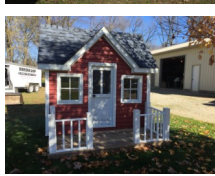

HIGHLIGHTS INCLUDE (This is only a partial listing)

VEHICLES / TRAILERS

2002 CHEVY ASTRO MINI VAN
7'x14' PACER CARGO TRAILER
6'x14' DOOLITTLE CARGO TRAILER
16' MAURER BUMPER TRAILER

SKID LOADER

1996 751 BOBCAT DIESEL
w/ BUCKET & FORKS
ONLY 1,400 HOURS

DOORS & WINDOWS

SEVERAL ASSOR'T 32" L/R SWING
INTERIOR/EXTERIOR DOORS
96"X80" PATIO DOOR
NEW ANDERSEN SKY LIGHT
ASSOR'T WINDOWS/TRIM

LADDERS

(1) 10' STEP LADDER
(3) 8' STEP LADDERS
(4) 6' STEP LADDERS
(1) 4' STEP LADDER
(1) 3' STEP LADDER
(1) 2' STEP LADDER
(1) 20' EXTENSION LADDER
(1) 18' EXTENSION LADDER

HANDCRAFTED PIECES

6'X8' CUSTOM PLAYHOUSE
GUN CABINET
SECRETARY
UTILITY PANTRY
ASSOR'T WOODEN BOXES
WINE RACK

CORDLESS TOOLS

DEWALT DRILLS
DEWALT CORDLESS COMBO SETS
LASERMARK LEVEL

SHOP/MISCELLANEOUS

VINYL SIDING TRIM
ALUMINUM SIDING TRIM
LANDSCAPE BLOCK
ASSOR'T CINDER BLOCK
(20) SAW HORSES
SEVERAL EXTENSION CORDS
ASSOR'T HAND TOOLS
DRYWALL TOOLS
AIR HOSES
HAND STAPLERS
SHOVELS
CAPSPRAY 9100 PAINT SPRAYER
MAULS
RAKES
SPADES
SHEET ROCK LIFT
TROY BUILT GENERATOR
MORTOR MIXER
HAND SAWS
RACHET STRAPS
SEVERAL LEVELS
SQUARES
HAMMERS
SANDERS
SLEDGE HAMMERS
WHEEL BARROWS